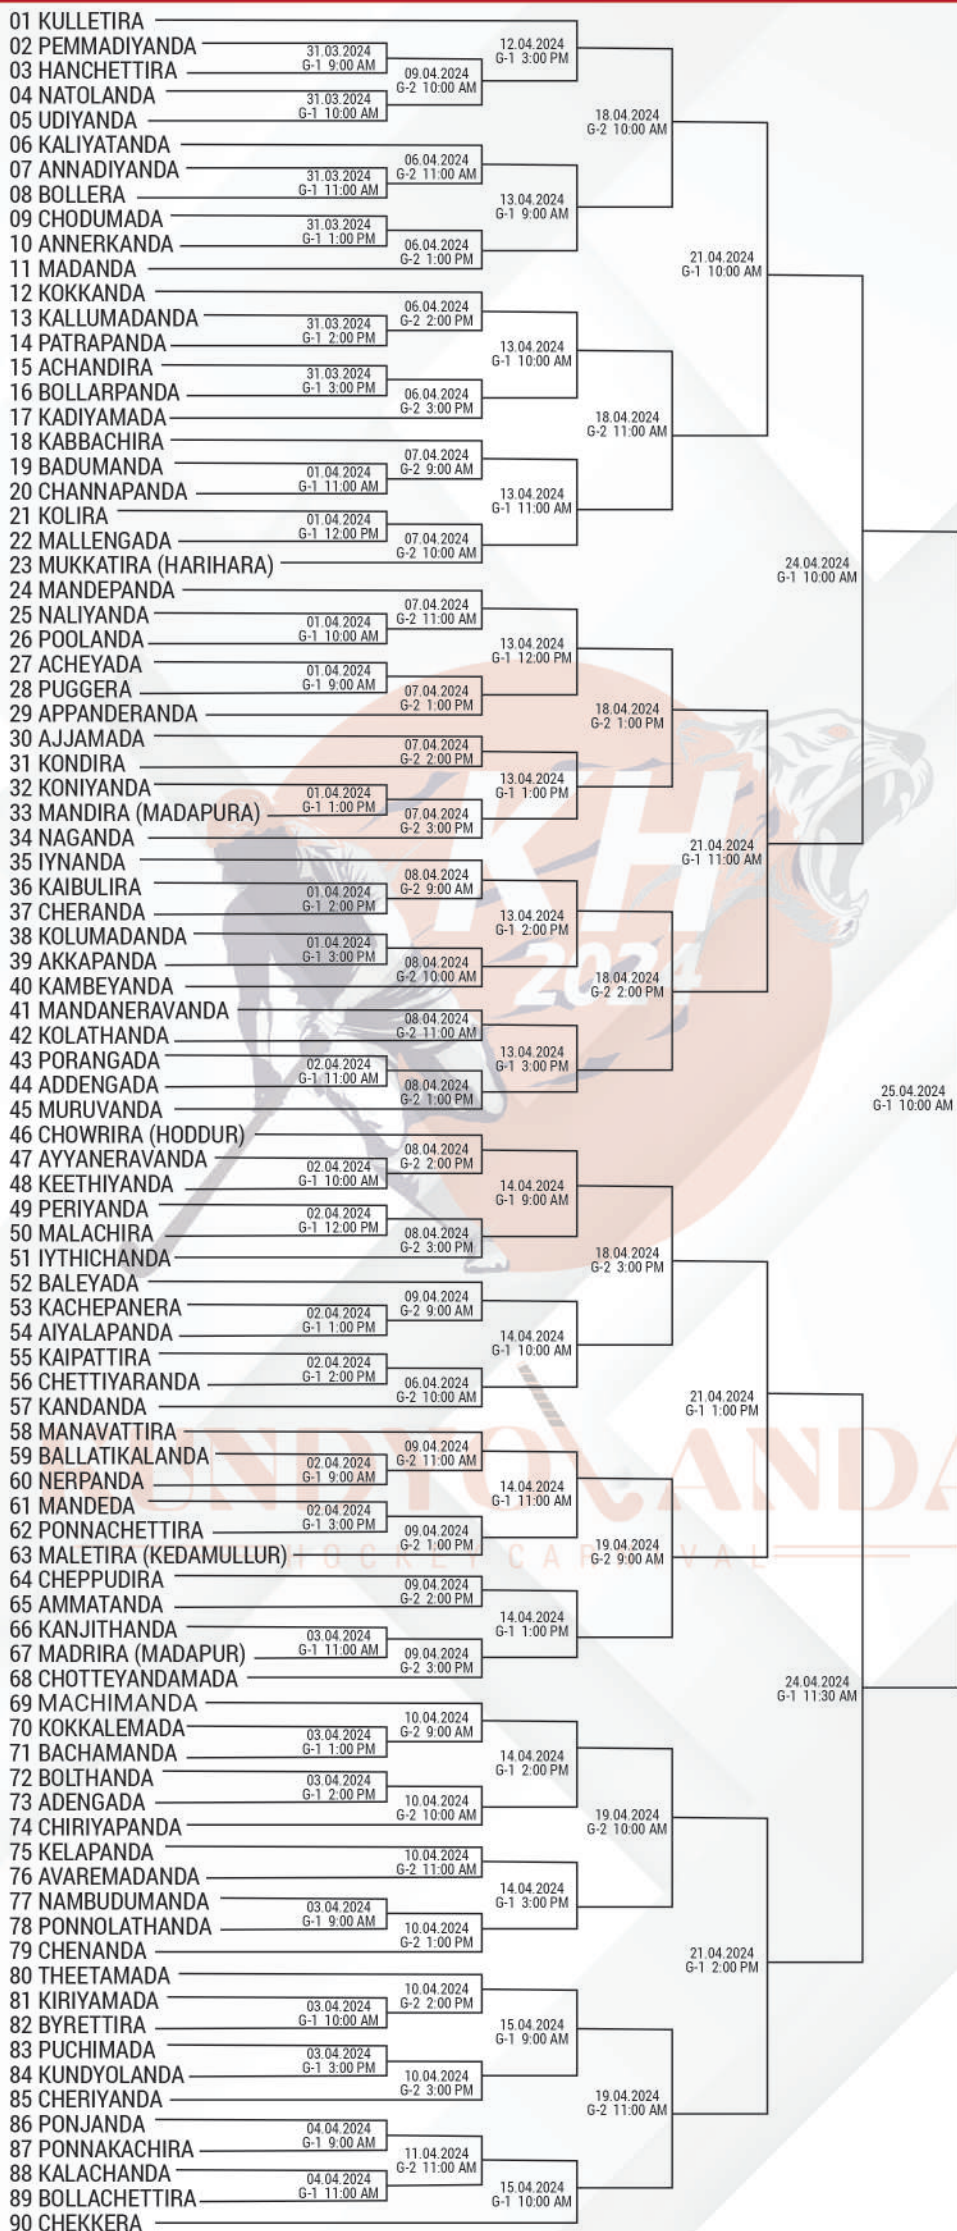

# POOL - A

SEMI-FINALS - 27.04.2024 - 11:00 AM - G1  
POOL - A vs POOL - B

# POOL - B

SEMI-FINALS - 27.04.2024 - 11:00 AM - G1  
POOL - A vs POOL - B

# POOL - C

SEMI-FINALS - 27.04.2024 - 1:30 PM - G1  
POOL - C vs POOL - D

# POOL - D

SEMI-FINALS - 27.04.2024 - 1:30 PM - G1  
POOL - C vs POOL - D