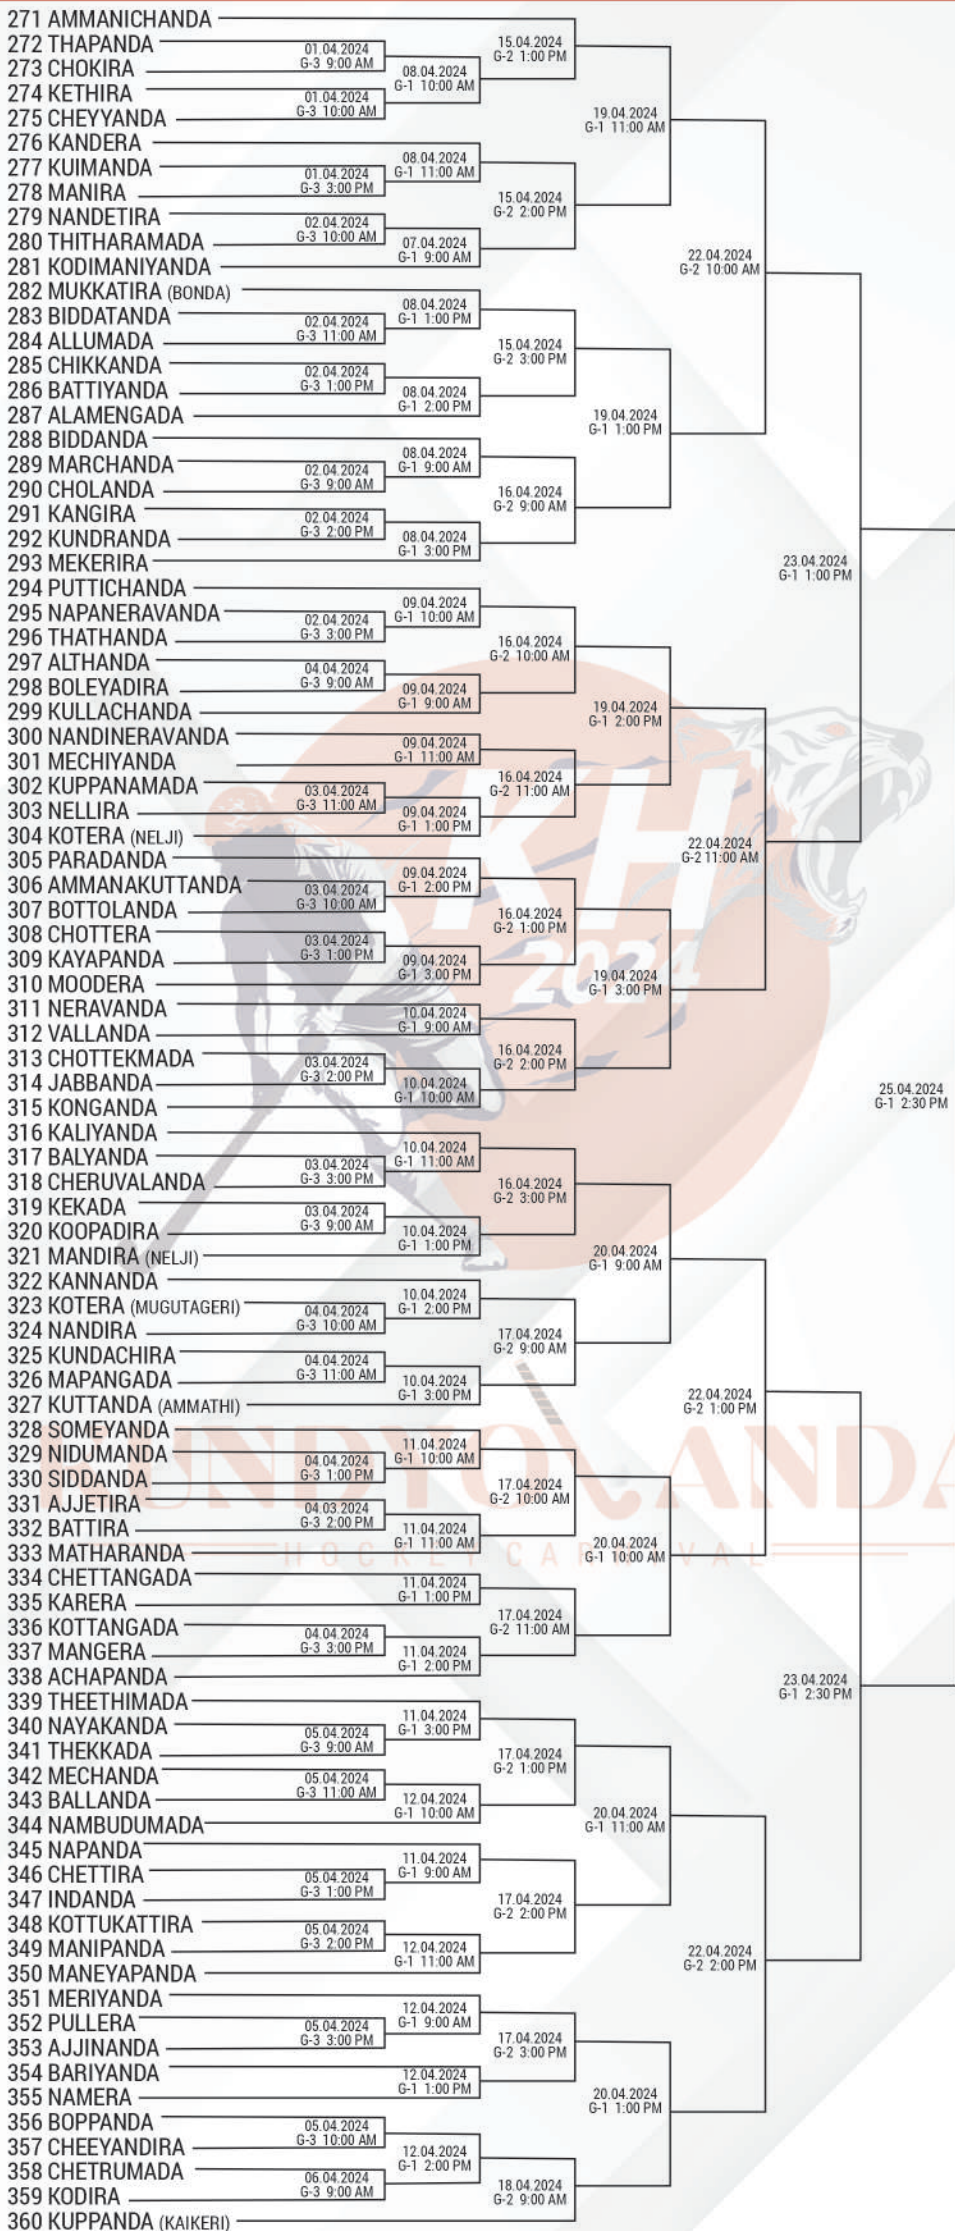

# POOL - A

SEMI-FINALS - 27.04.2024 - 11:00 AM - G1  
POOL - A vs POOL - B

# POOL - B

SEMI-FINALS - 27.04.2024 - 11:00 AM - G1  
POOL - A vs POOL - B

# POOL - C

SEMI-FINALS - 27.04.2024 - 1:30 PM - G1  
POOL - C vs POOL - D

# POOL - D

SEMI-FINALS - 27.04.2024 - 1:30 PM - G1  
POOL - C vs POOL - D