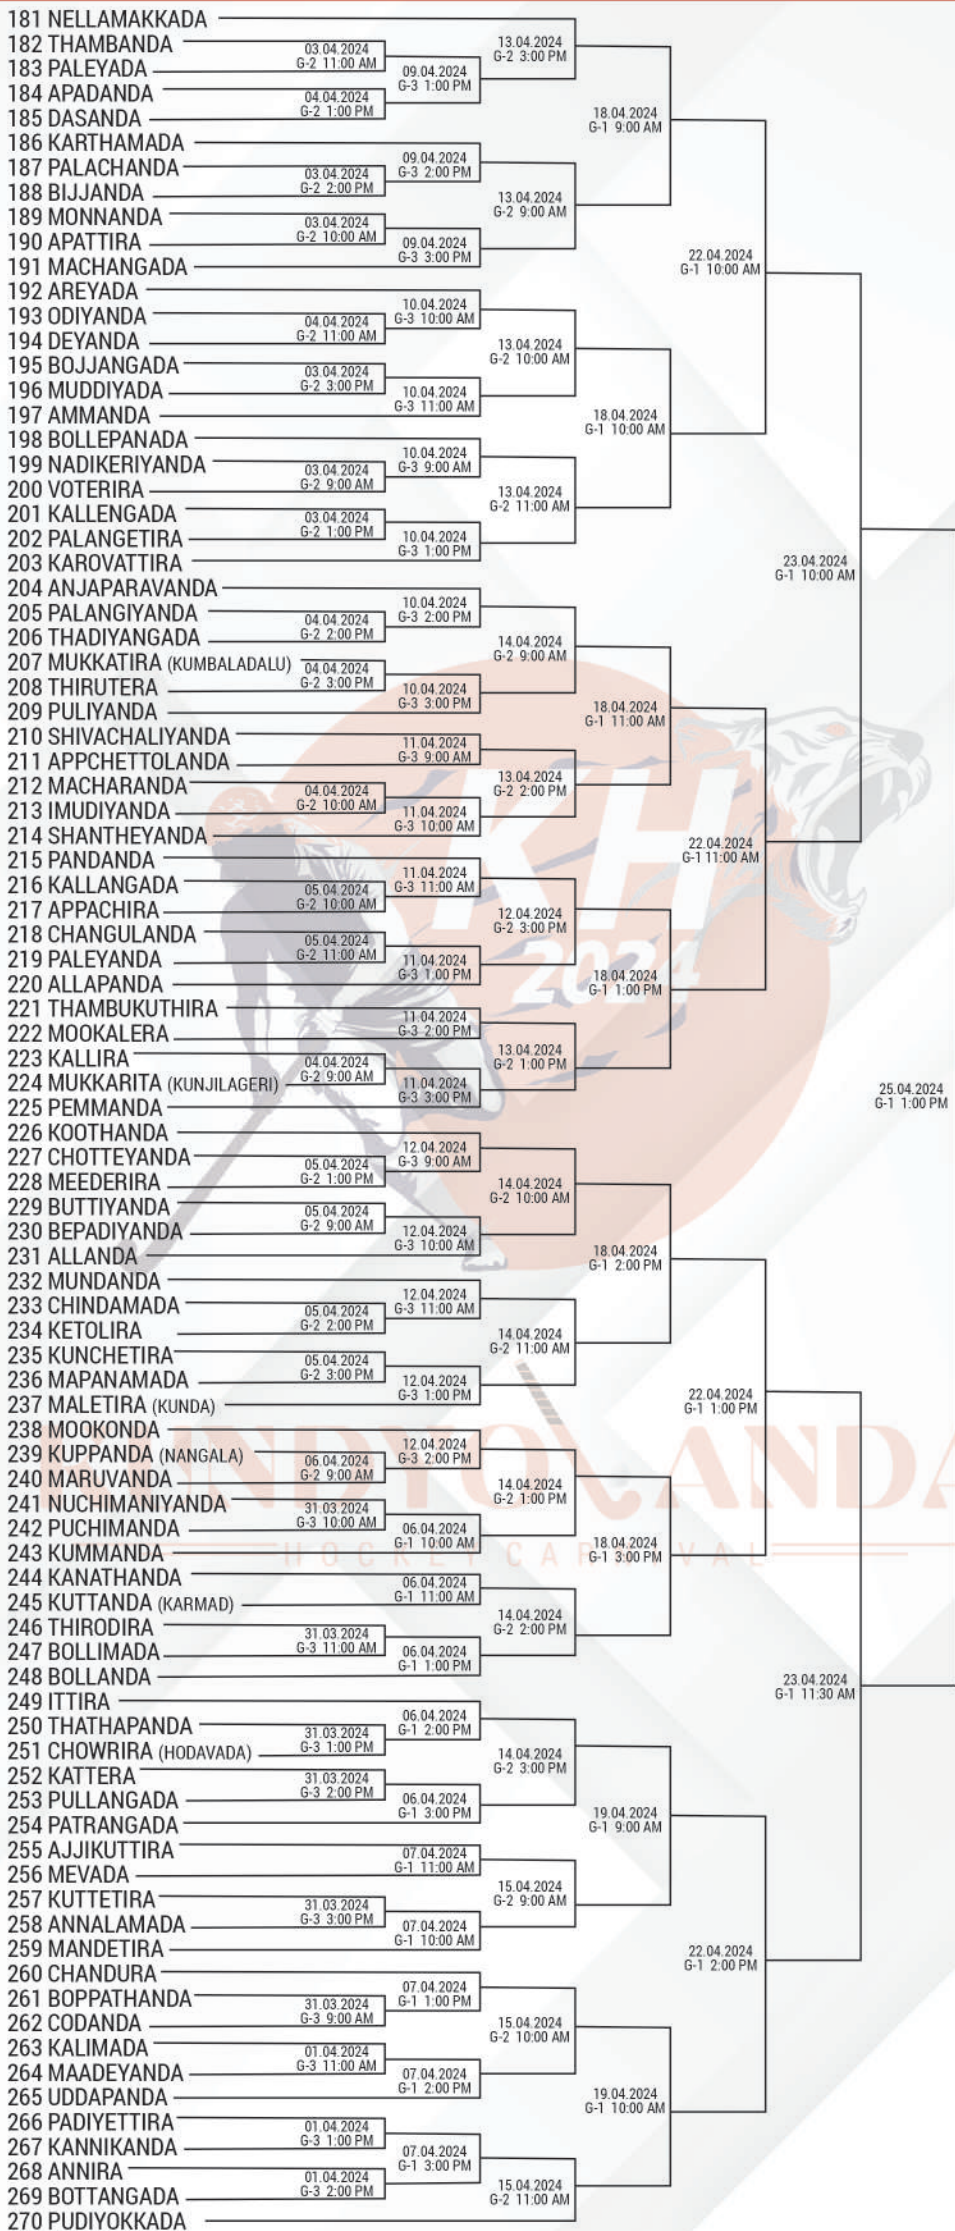

# POOL - A

SEMI-FINALS - 27.04.2024 - 11:00 AM - G1  
POOL - A vs POOL - B

# POOL - B

SEMI-FINALS - 27.04.2024 - 11:00 AM - G1  
POOL - A vs POOL - B

# POOL - C

SEMI-FINALS - 27.04.2024 - 1:30 PM - G1  
POOL - C vs POOL - D

# POOL - D

SEMI-FINALS - 27.04.2024 - 1:30 PM - G1  
POOL - C vs POOL - D