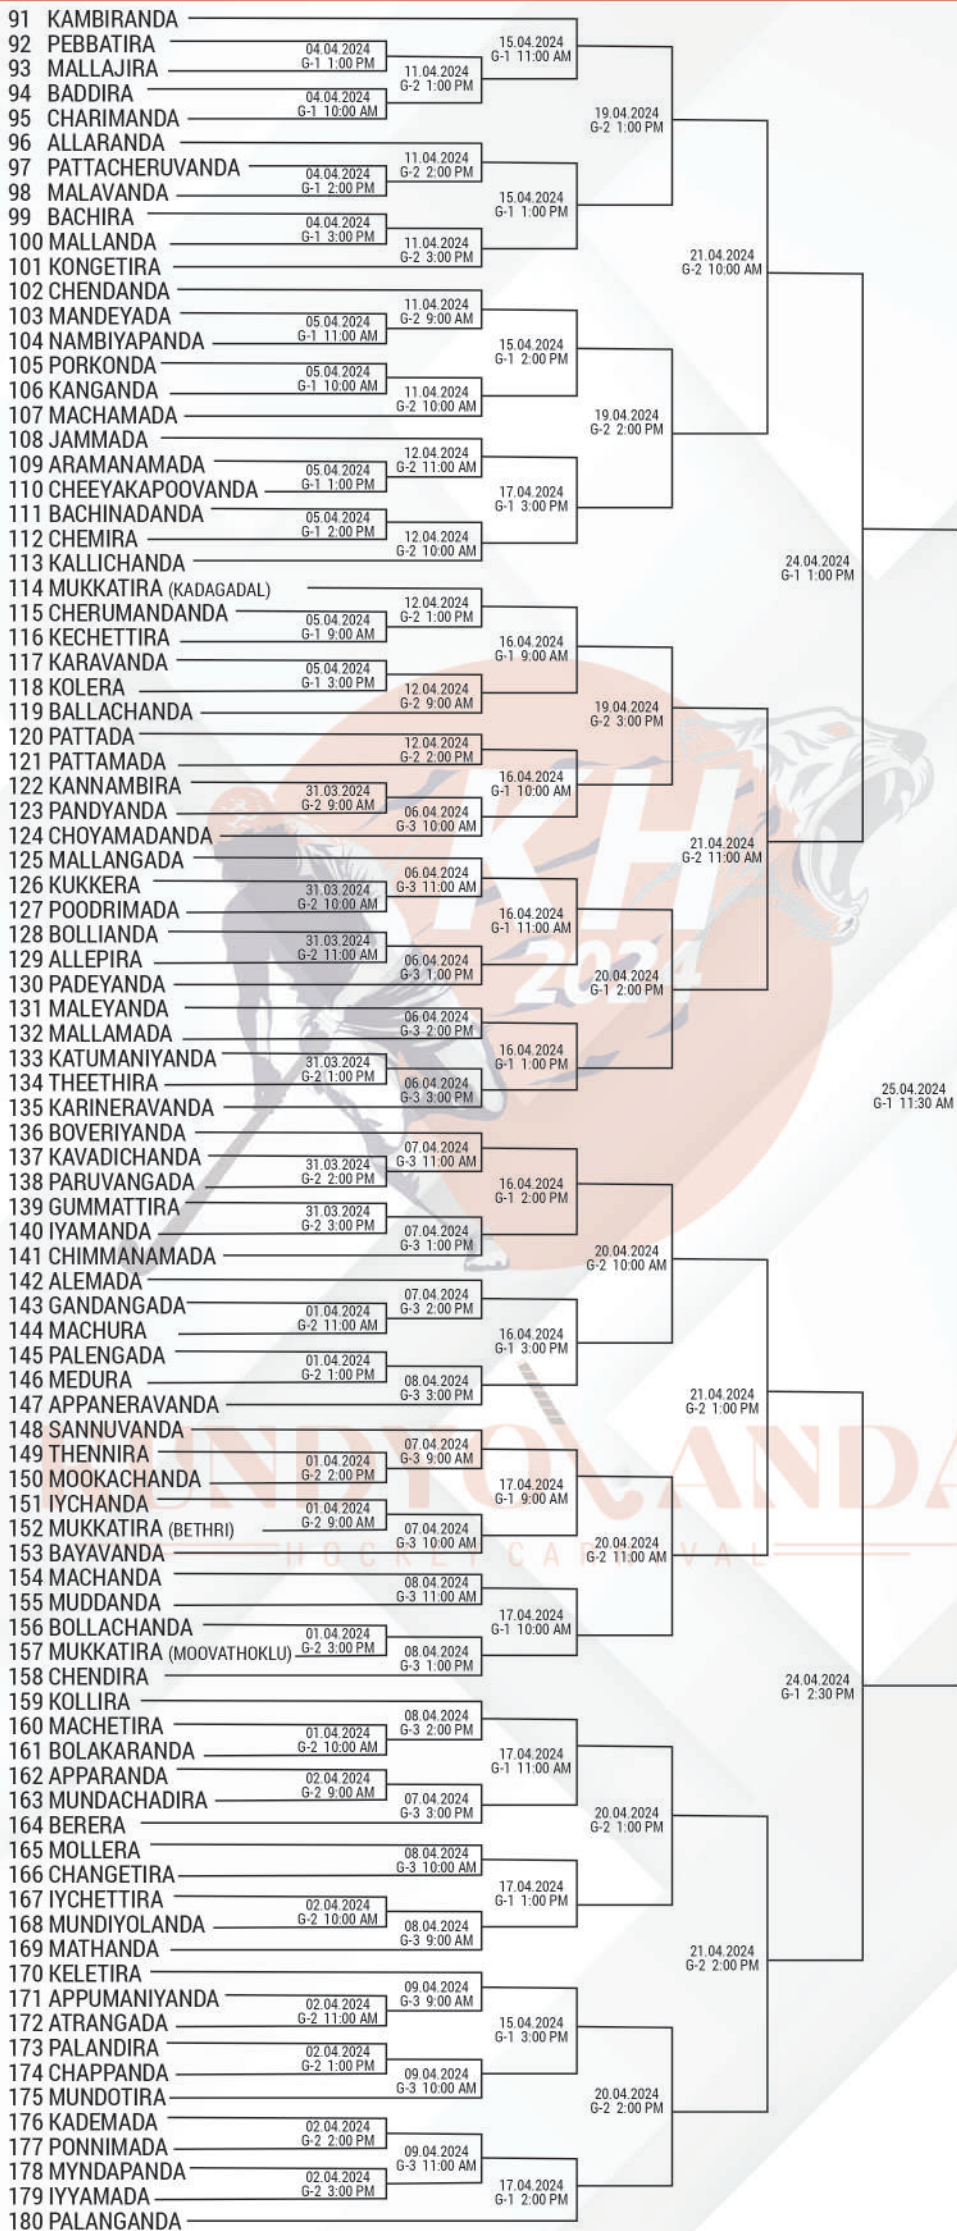

# POOL - A

SEMI-FINALS - 27.04.2024 - 11:00 AM - G1  
POOL - A vs POOL - B

# POOL - B

SEMI-FINALS - 27.04.2024 - 11:00 AM - G1  
POOL - A vs POOL - B

# POOL - C

SEMI-FINALS - 27.04.2024 - 1:30 PM - G1  
POOL - C vs POOL - D

# POOL - D

SEMI-FINALS - 27.04.2024 - 1:30 PM - G1  
POOL - C vs POOL - D